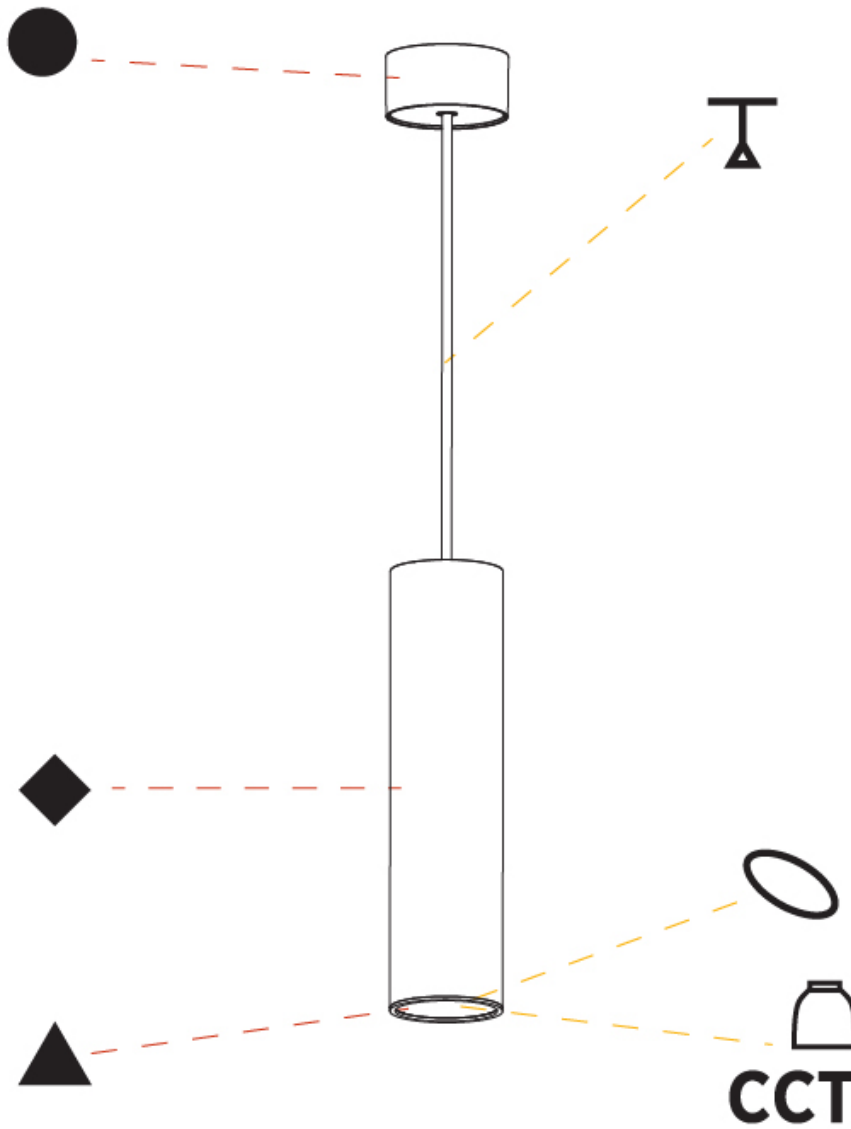

HANGOVER MONOPOINT SURFACE CANOPY SUSPENSION

A300166-

PROJECT	_____
TYPE	_____
SPECIFIER	_____
QUANTITY	_____
DATE	_____